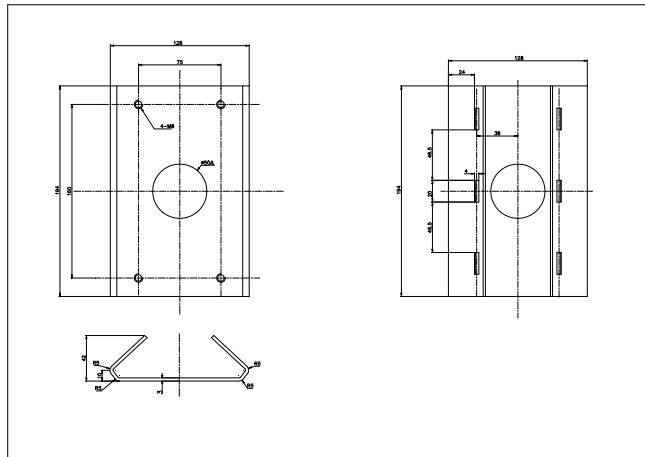

### Dimension:

**Note:** The actual bracket may vary from the picture above.

### Parameters:

Model	DS-1601ZJ-pole
Parameter	Vertical Pole Mount Bracket
Color	Hik white
Feature	Suitable for speed dome pendent mounting
Material	Aluminum alloy
Dimension	128×194×305mm
Weight	1800g

### Notice:

- The bracket should be installed on plat wall
- The bracket is suitable for vertical pole mount of 67-127 mm diameter
- Load capacity of pole should be more than 3 times the weight of camera and bracket  
Load capacity of clamp is 30KG