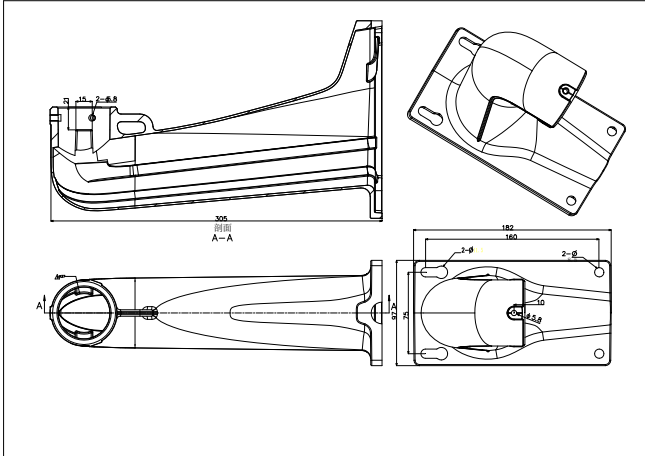

### Dimension:

**Note:** The actual bracket may vary from the picture above.

### Order model:

DS-1601ZJ-pole

### Parameters:

Model	DS-1601ZJ-pole
Parameter	Vertical Pole Mount Bracket
Color	Hik white
Feature	Suitable for speed dome pendent mounting
Material	Aluminum alloy
Dimension	128×194×305mm
Weight	1800g

### Notice:

- The bracket should be installed on plat wall
- The bracket is suitable for vertical pole mount of 67-127 mm diameter
- Load capacity of pole should be more than 3 times the weight of camera and bracket  
Load capacity of clamp is 30KG